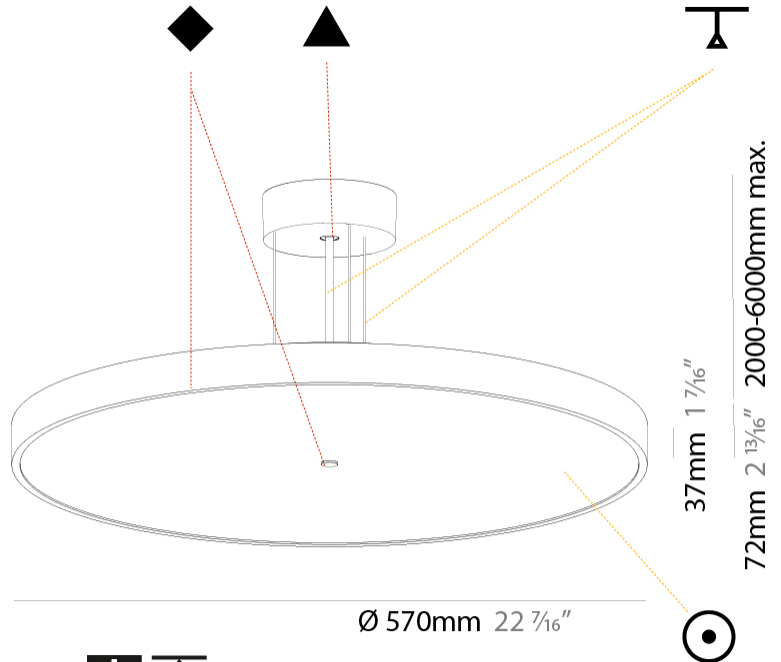

GENERAL

Series: Sign Diva
Subseries: Sign Diva
Brand: Prolicht
Division: Architectural
Mounting Type: Suspension
Mounting Location: Ceiling
Subcategory: Pendant

PHYSICAL

Shape: Round
Diameter (mm): 570
Diameter (in): 22 7/16
Height (mm): 72
Height (in): 2 13/16
Max. Overall Height (mm): 6072
Max. Overall Height (in): 239 1/16
Light Distribution: Direct
Weight (kg): 7.802
Weight (lbs): 17.2
Diffuser: PMMA - Opal / Micro-Prism / Sparkling Secret / Vintage Industrial with Shine Ring
Fixture Finish: SSR / BKV / CWI / CRY / HAB / UFT / ITA / RUA / FTG / MYG / LOD / PUS / FRO / FUP / KIA / POP / BLS / SPG / MEY / GOH / GUM / CHC / COM / ABZ / JAG / OBR / MOS / ROR
Fixture Material: Extruded Aluminum / Steel
Cable Details: 2000mm or 6000mm Transparent Cable

ELECTRICAL

Lamp Type: LED (Zhaga Standard)
Input Wattage (W): 58.3
Total Output Wattage (W): 53
Dimming: Tri-Mode (Non-Dimming and Phase Dimming (120Vac only) and 0-10V Dimming)
Driver Included: Yes
Driver Location: Integrated
Driver Type: Constant Current - Universal
Driver Class: Class 2
Input Voltage (V): 120 - 277
Constant Current (MA): 350

LED

Color Temperature (°K): 2700 / 3000 / 3500 / 4000
Max. Delivered Lumen (lm): 5060 / 6120 / 6233 / 6360
CRI: >90 CRI
Lamp Life (hrs): 50000

OPTICAL

RATINGS AND CERTIFICATIONS

Certified By: Certified for North American Standards
IP rating: IP20

PROJECT
TYPE
SPECIFIER
QUANTITY
DATE

A